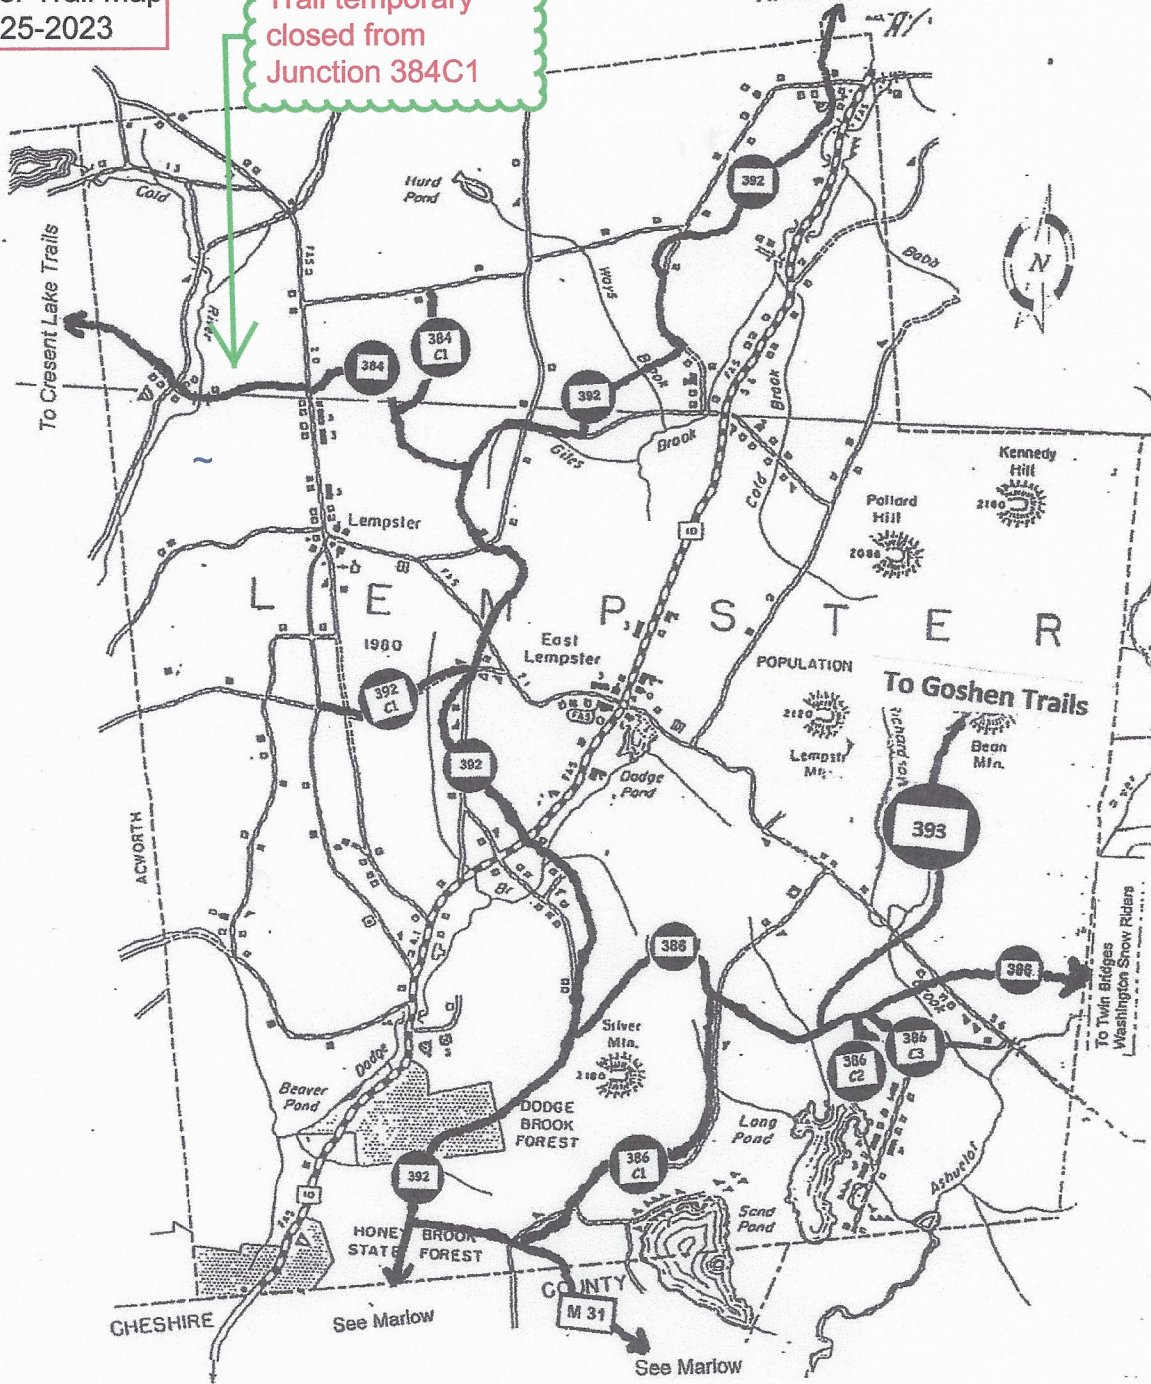

HVSR  
Lempster Trail Map  
as of 9-25-2023

Trail temporary  
closed from  
Junction 384C1

Corridor 6  
To Goshen  
Twin Ridge Trails

Hidden Valley Sno Riders  
PO Box 417  
Marlow, NH 03456

NHSA Affiliated Snowmobile Club