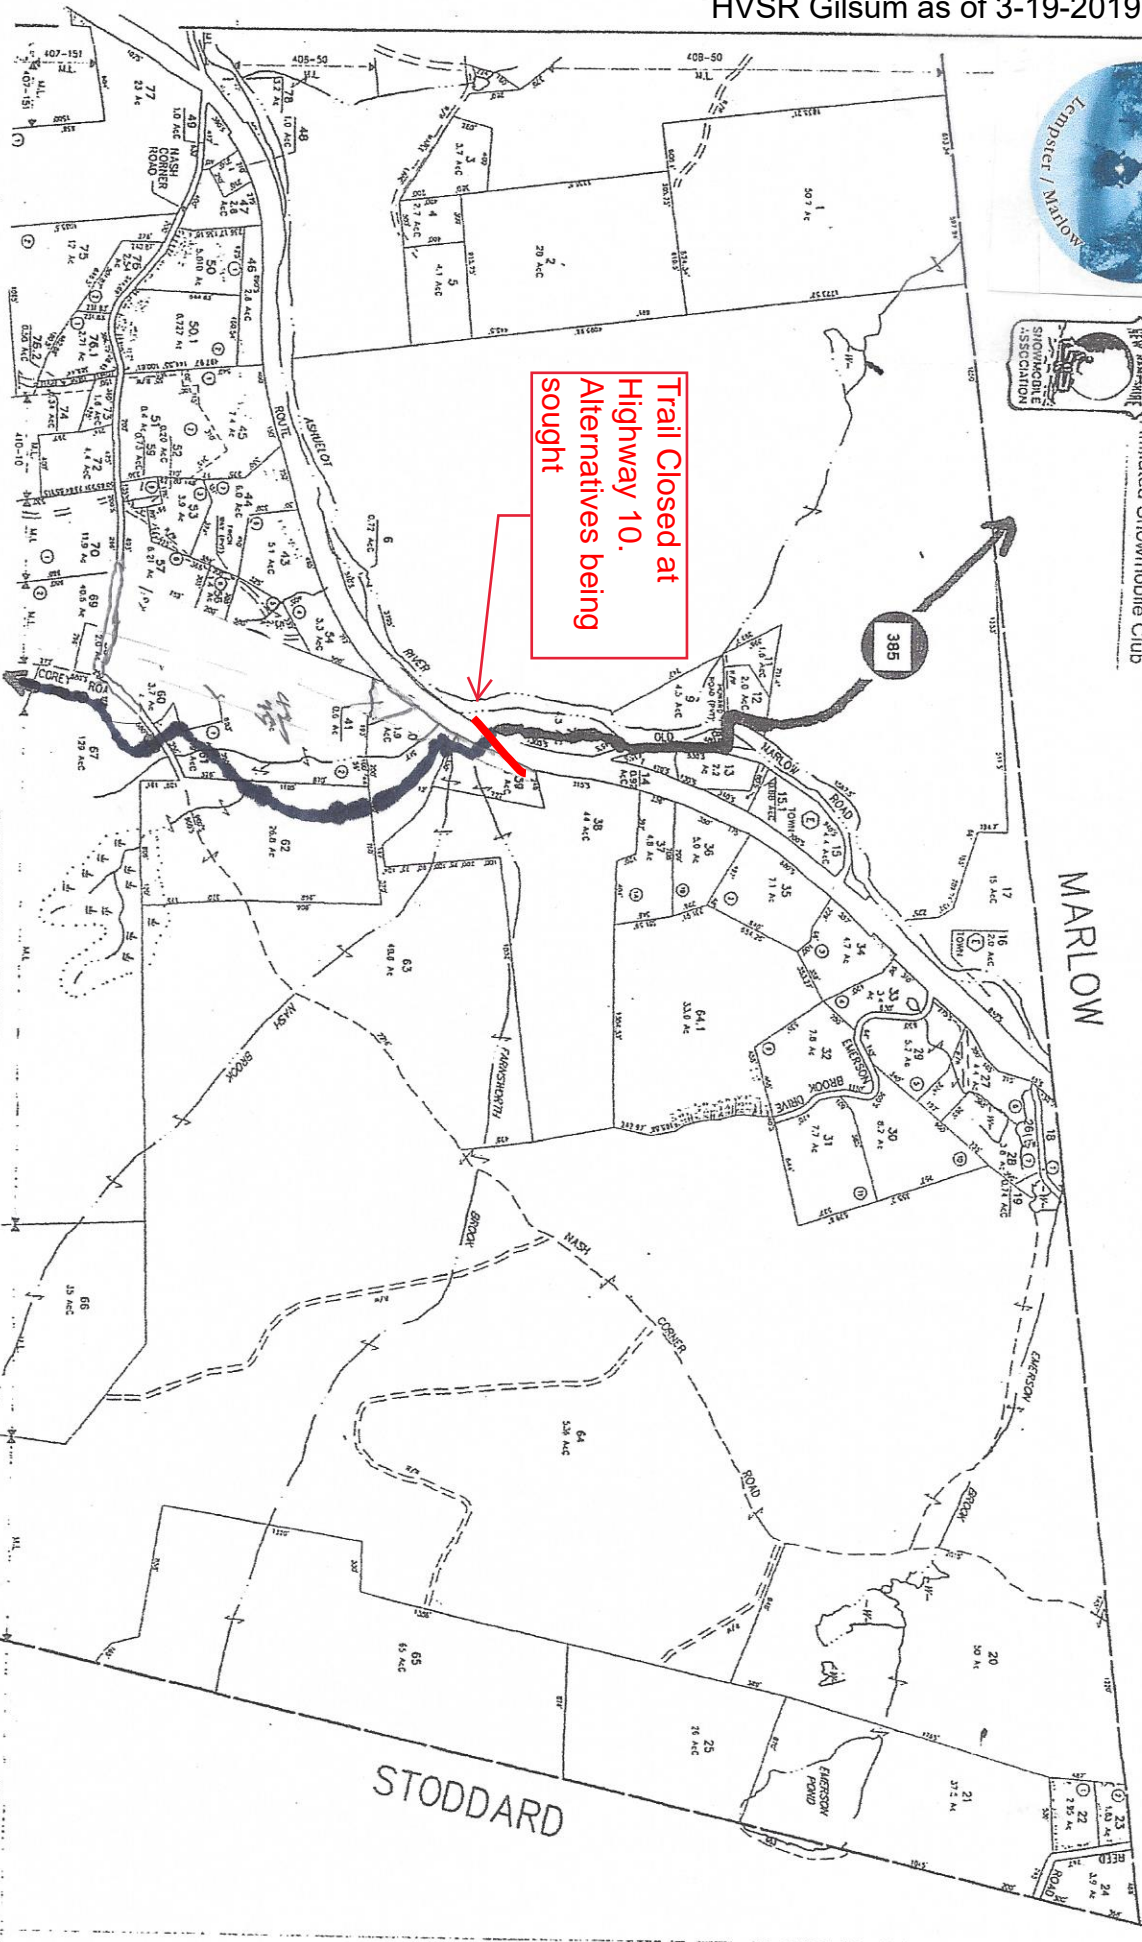

Hidden Valley Sno-Riders
PO Box 417
Marlow, NH 03456

Affiliated Snowmobile Club

Trail Closed at
Highway 10.
Alternatives being
sought

To Keene

MARLOW

STODDARD

PROPERTY MAPS
GILSUM
NEW HAMPSHIRE

INDEX DIAGRAM
409

MAP NO.
409