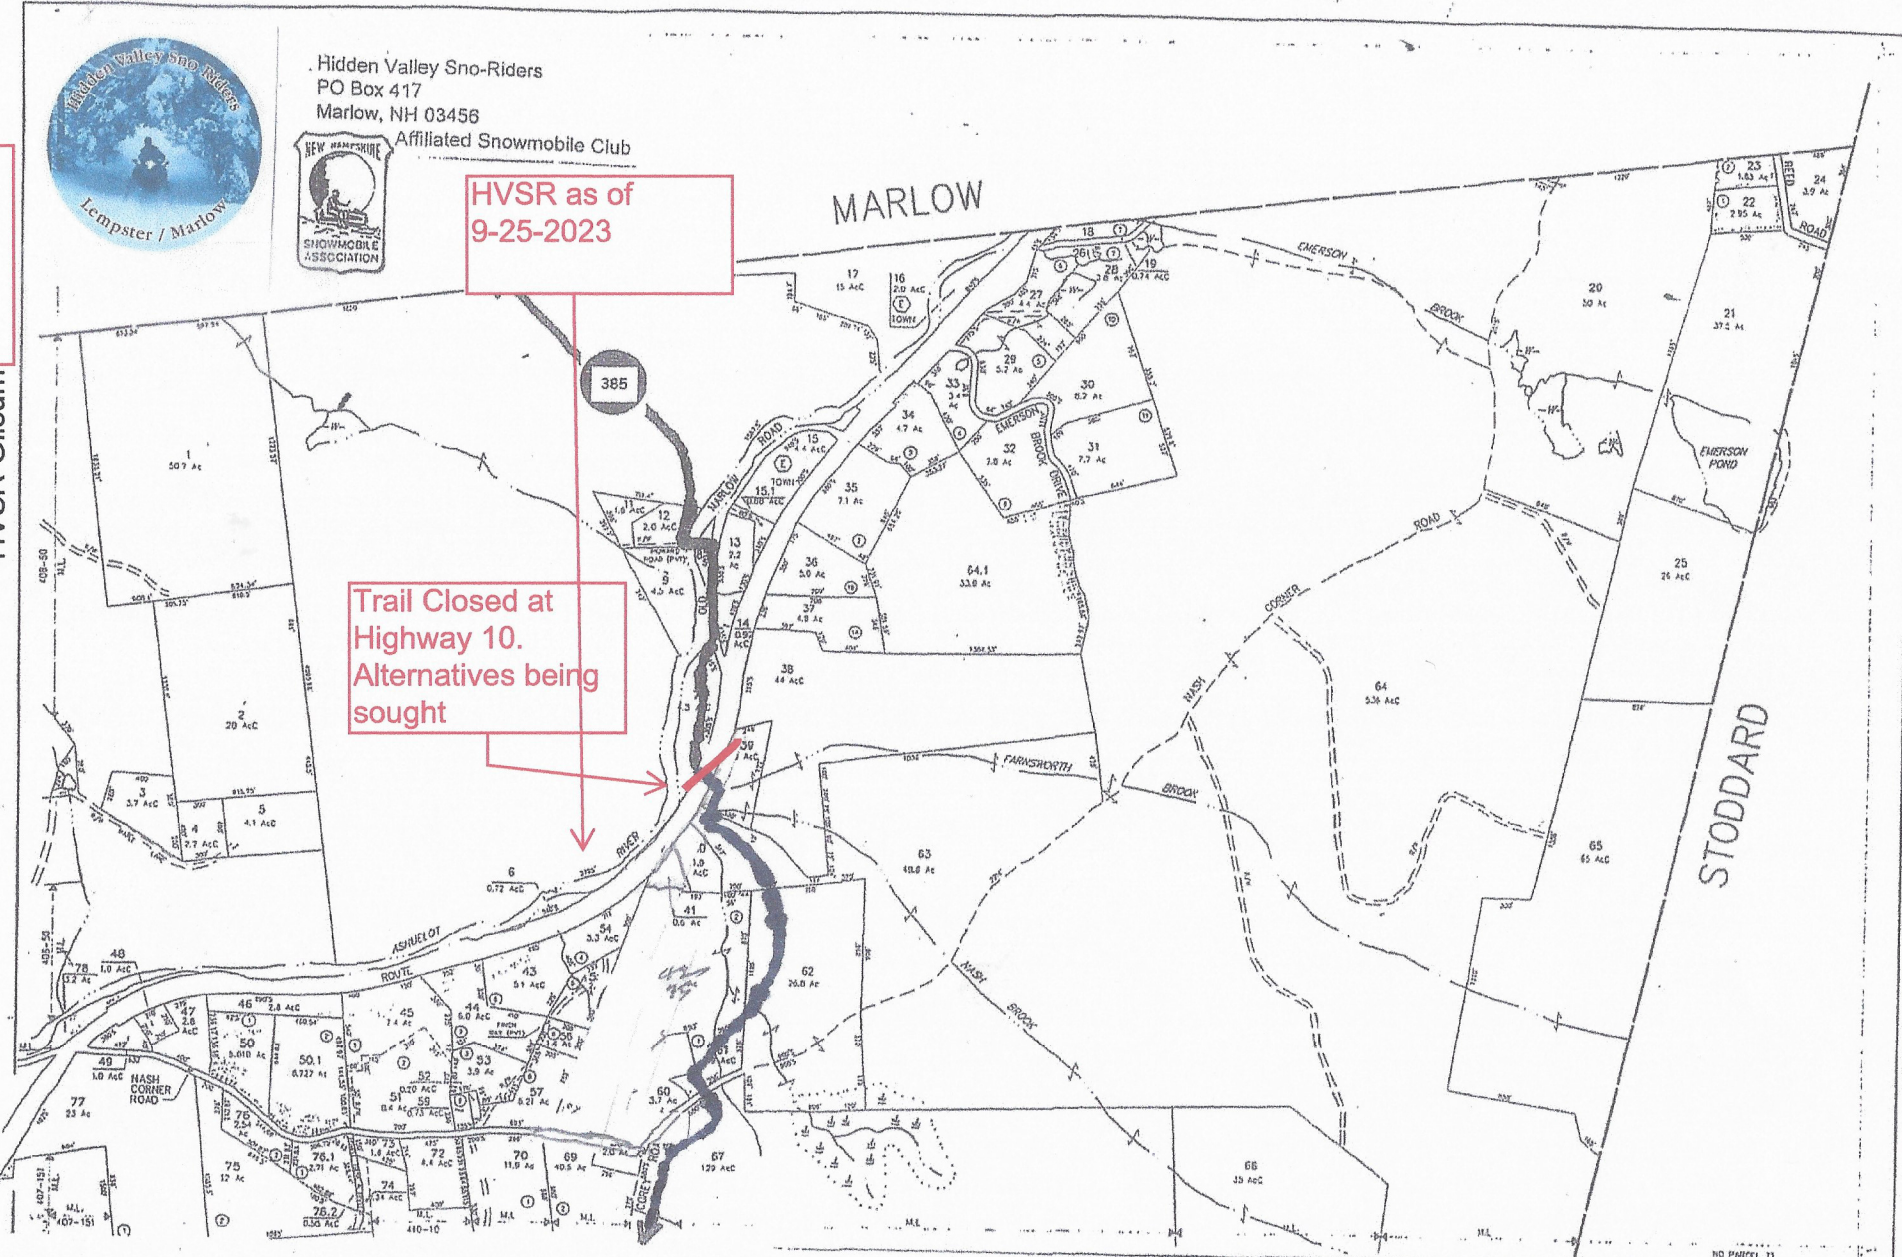

Hidden Valley Sno-Riders  
PO Box 417  
Marlow, NH 03456  
Affiliated Snowmobile Club

HVSR as of  
9-25-2023

Trail Closed at  
Highway 10.  
Alternatives being  
sought

HVSR Gilsum

To Keene

PROPERTY MAPS	INDEX	DIAGRAM	MAP NO.
GILSUM			409
NEW HAMPSHIRE			