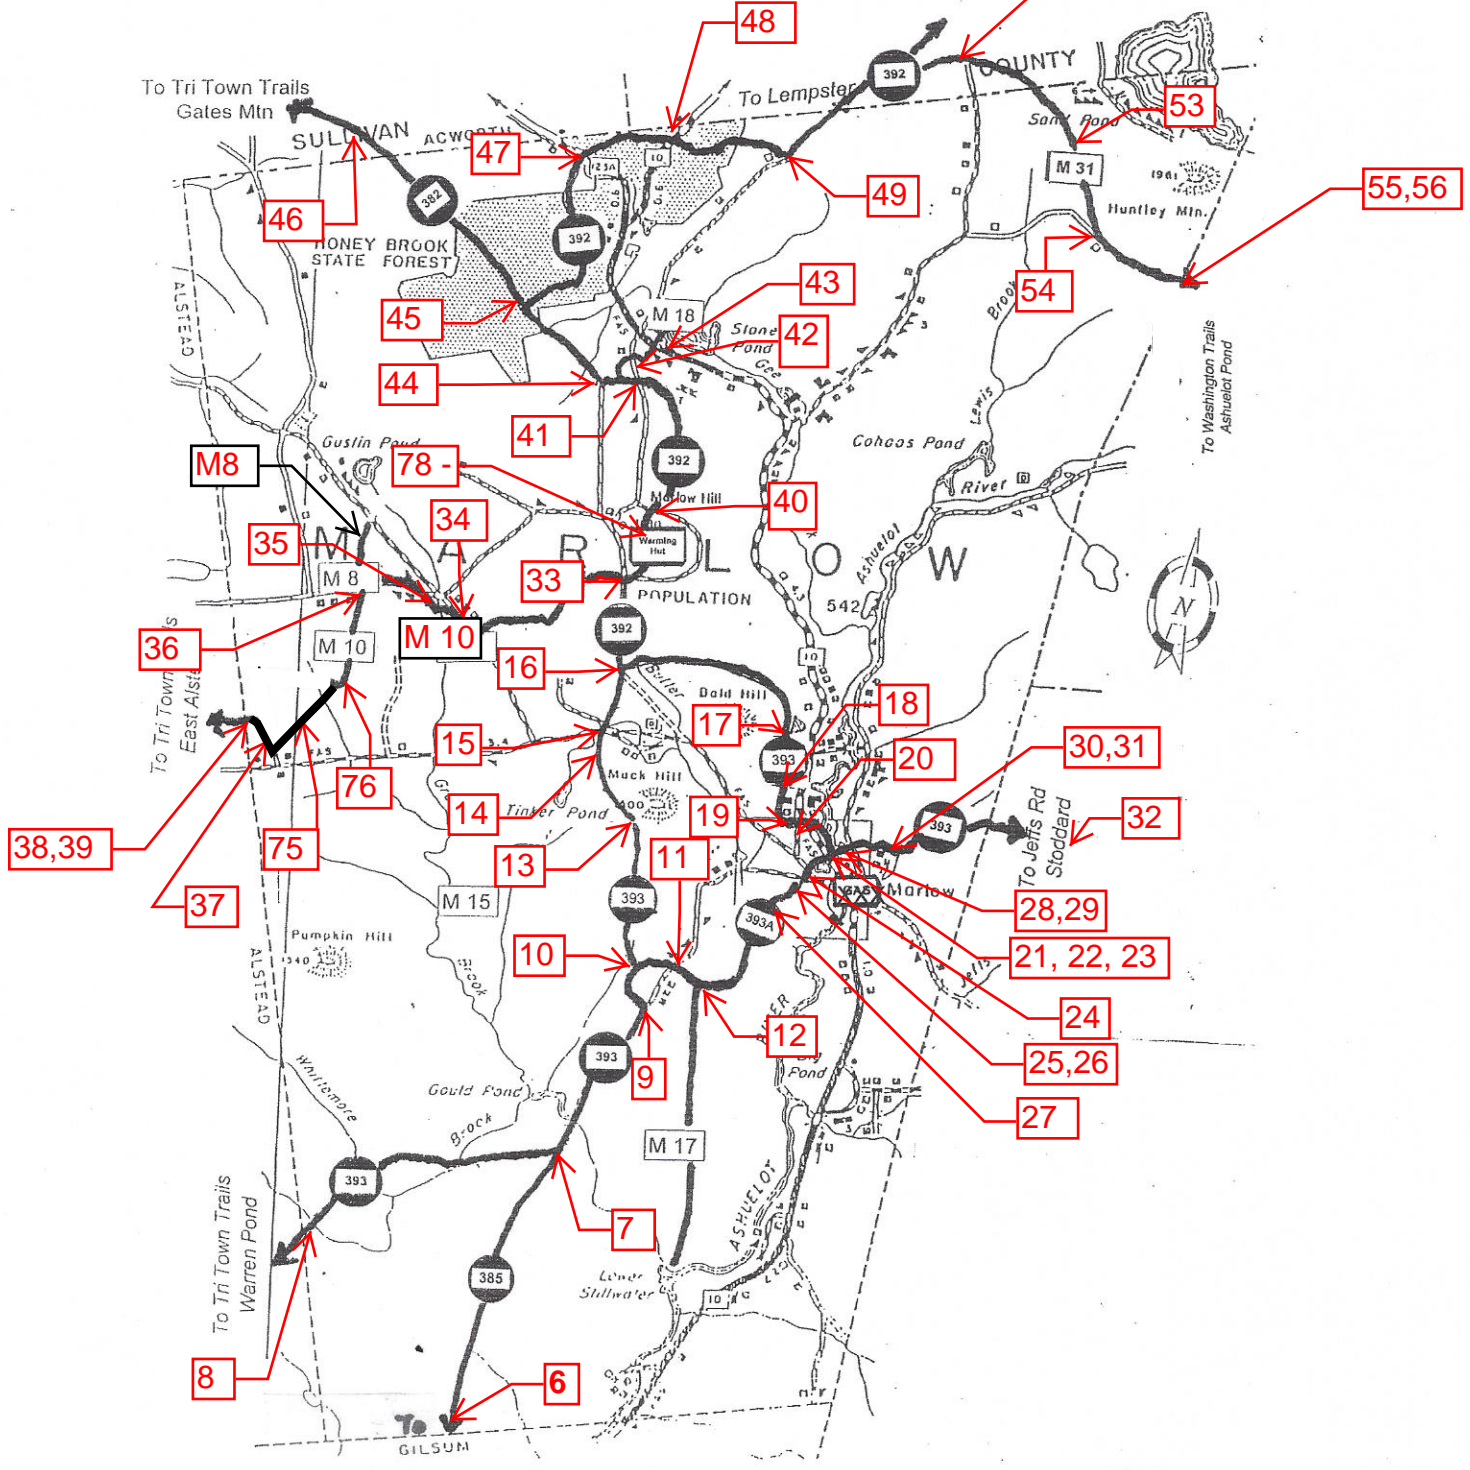

Marlow Trail Map

2016 - 2017
as of 4-14-2016

50,51 & 52 see Lempster

Hidden Valley Sno-Riders
PO Box 417
Marlow, NH 03456
NHSA Affiliated Club