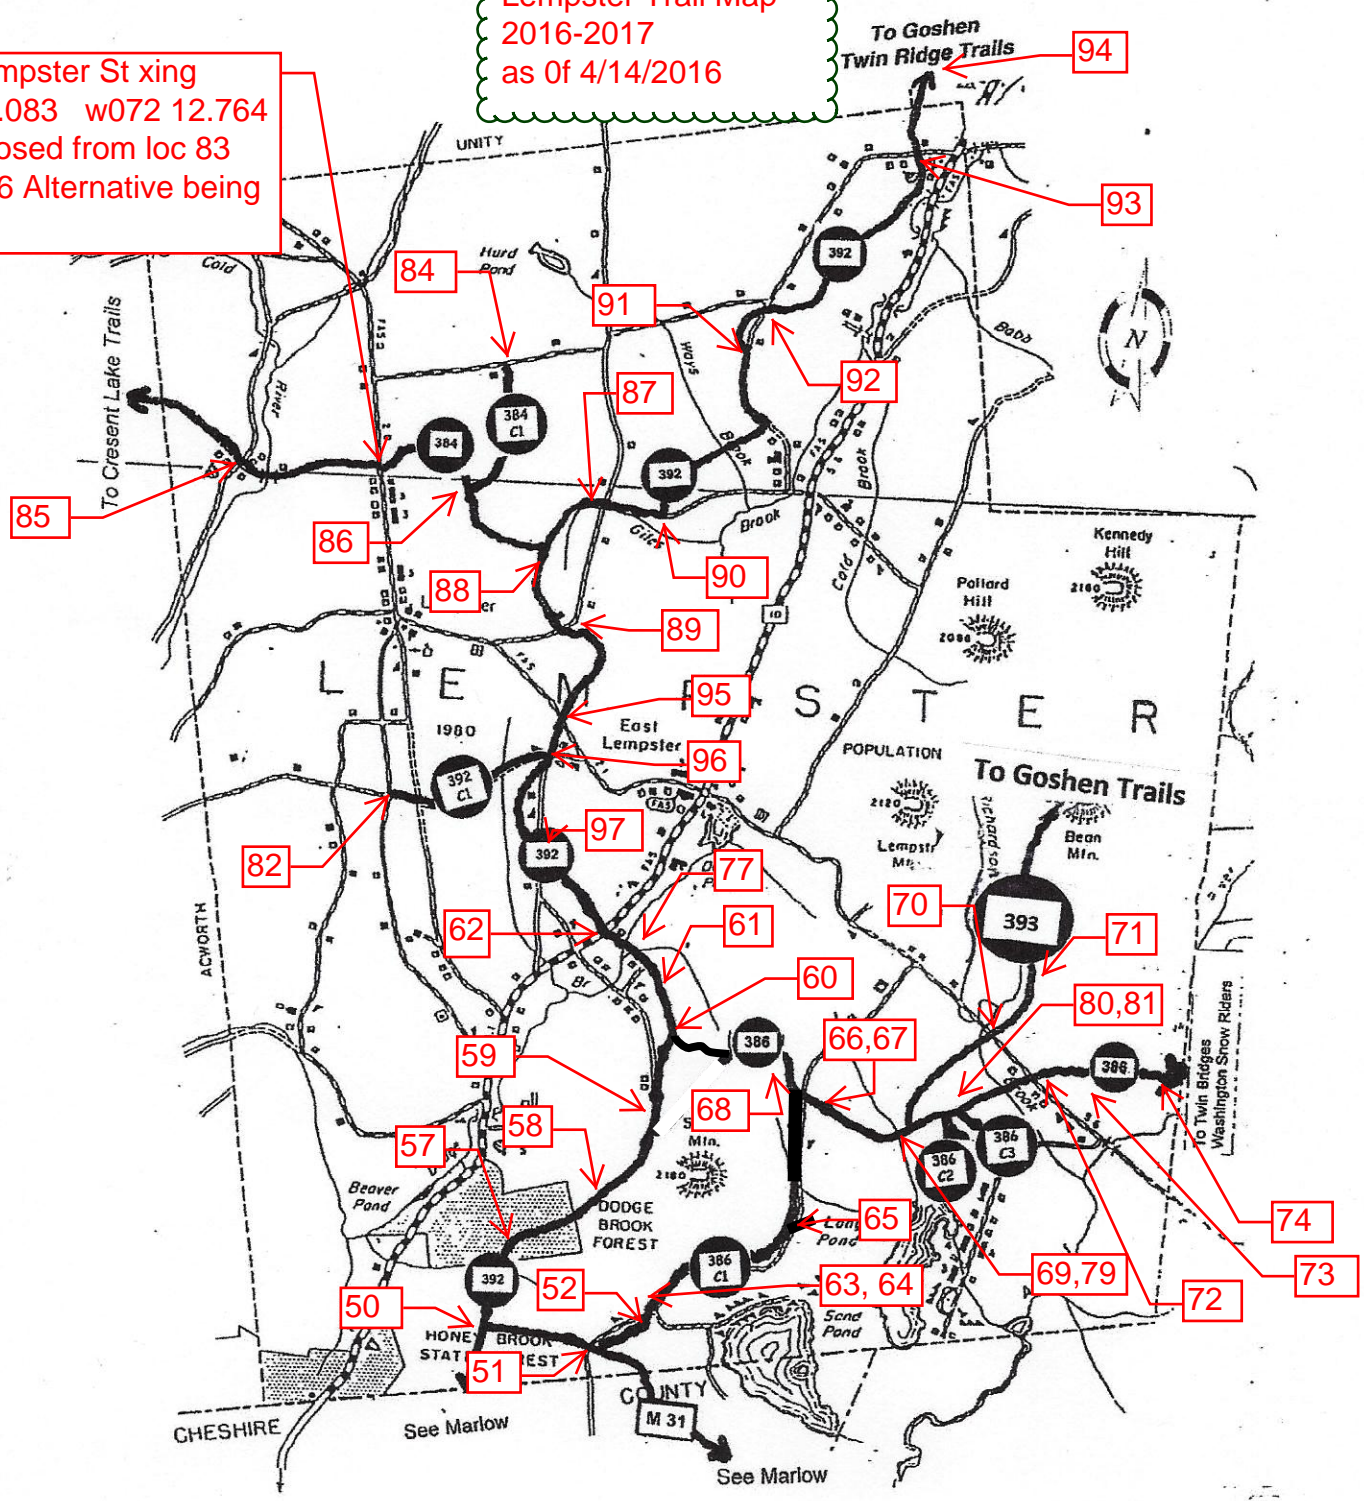

Lempster Trail Map  
2016-2017  
as Of 4/14/2016

83 - Lempster St xing  
N43 15.083 w072 12.764  
Trail Closed from loc 83  
to loc 86 Alternative being  
sought

Hidden Valley Sno Riders  
PO Box 417  
Marlow, NH 03456

NHSA Affiliated Snowmobile Club