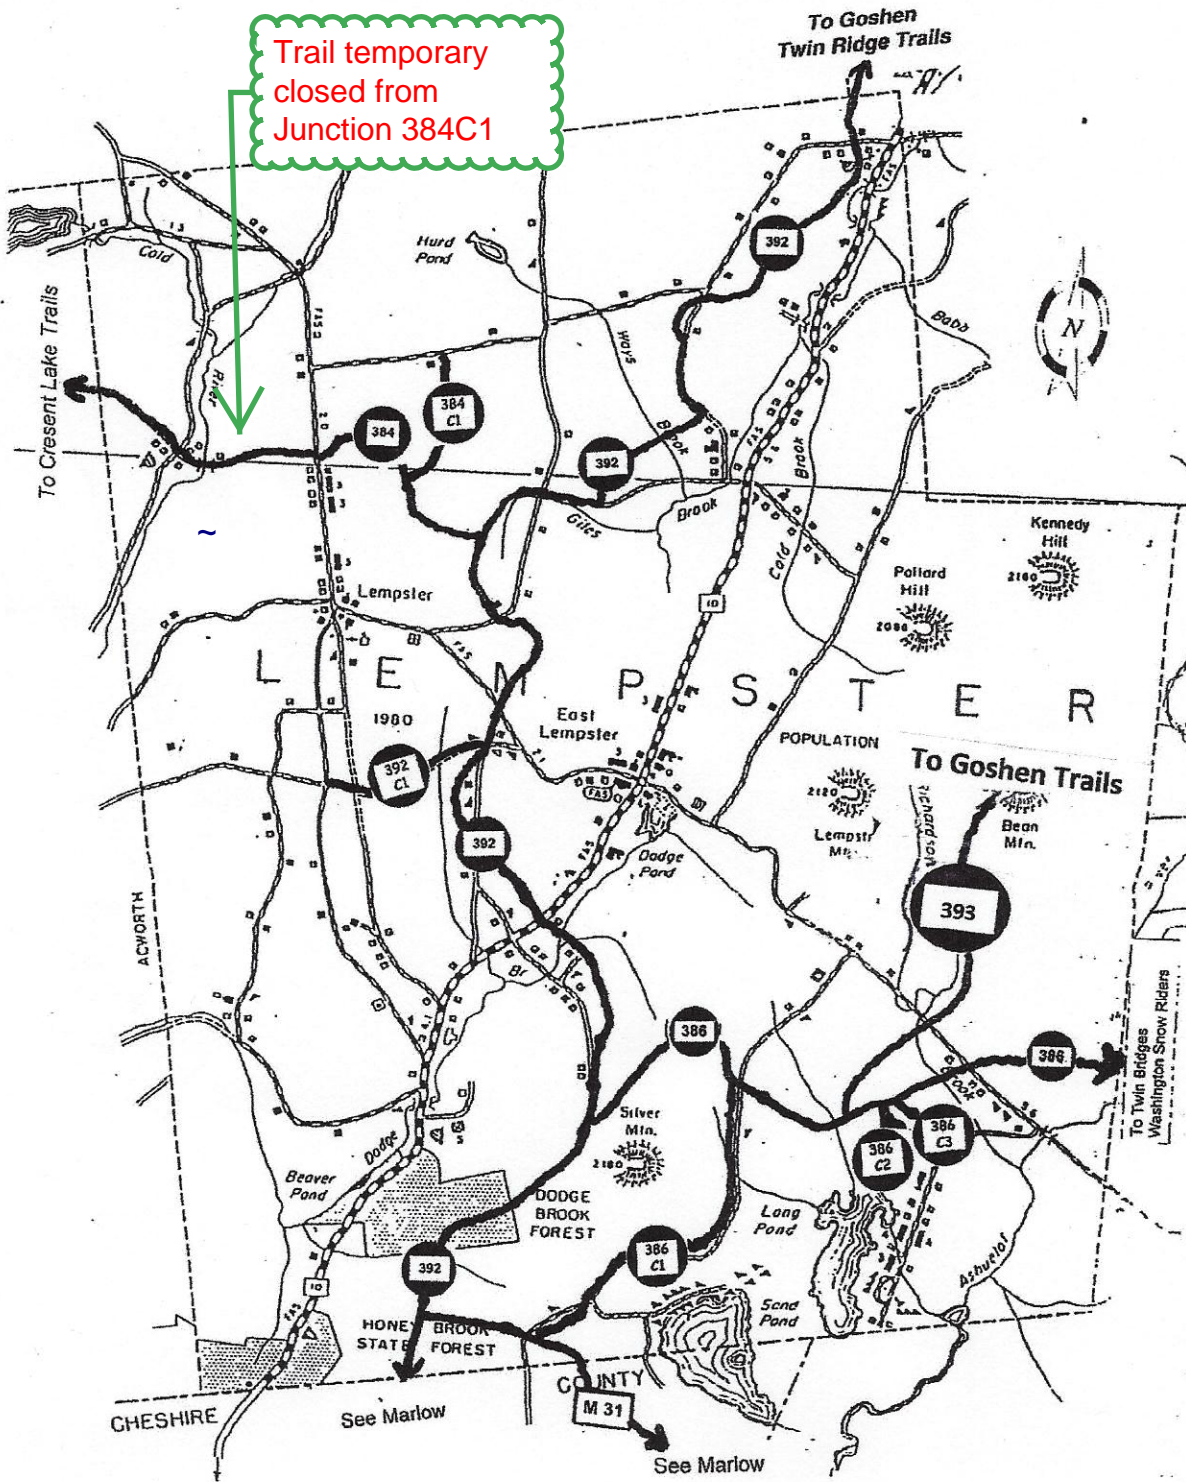

Trail temporary closed from Junction 384C1

Hidden Valley Sno Riders
PO Box 417
Marlow, NH 03456

NHSA Affiliated Snowmobile Club