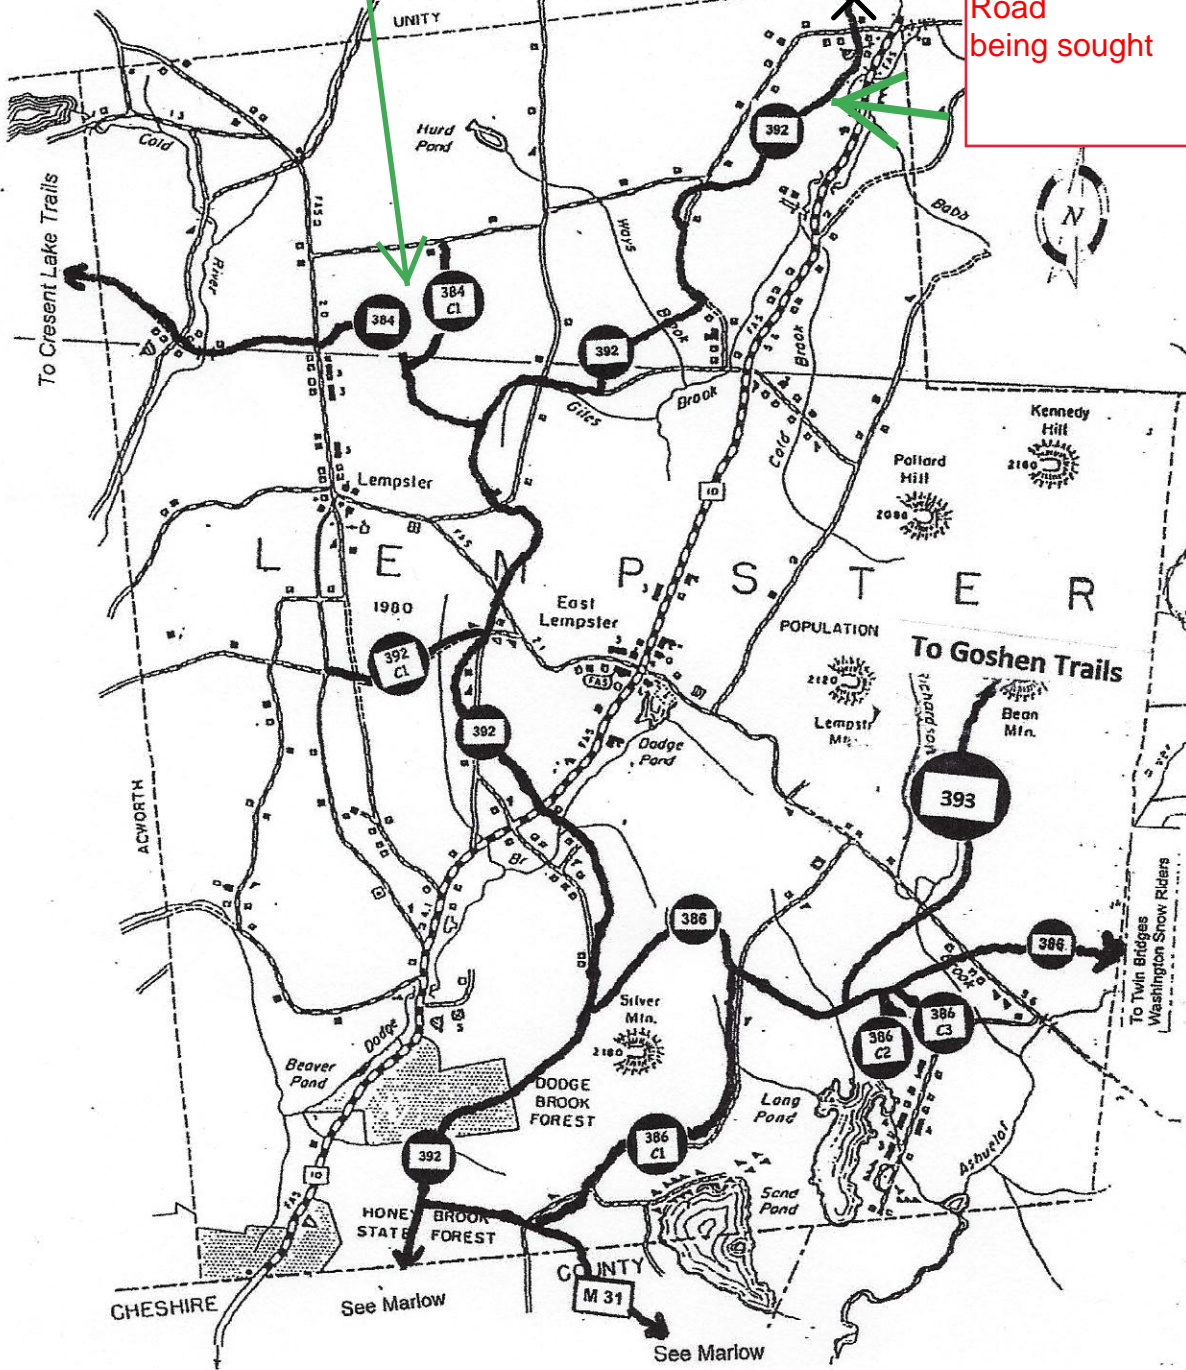

HVSR AS OF  
2/4/2022

Trail 384 temporary  
closed from Junction  
384C1 West

Trail 392 Will be closed at  
Granview Road new route  
for P392 to P393  
Twin Ridge Trail at De - ro  
Road  
being sought

Hidden Valley Sno Riders  
PO Box 417  
Marlow, NH 03456

NHSA Affiliated Snowmobile Club