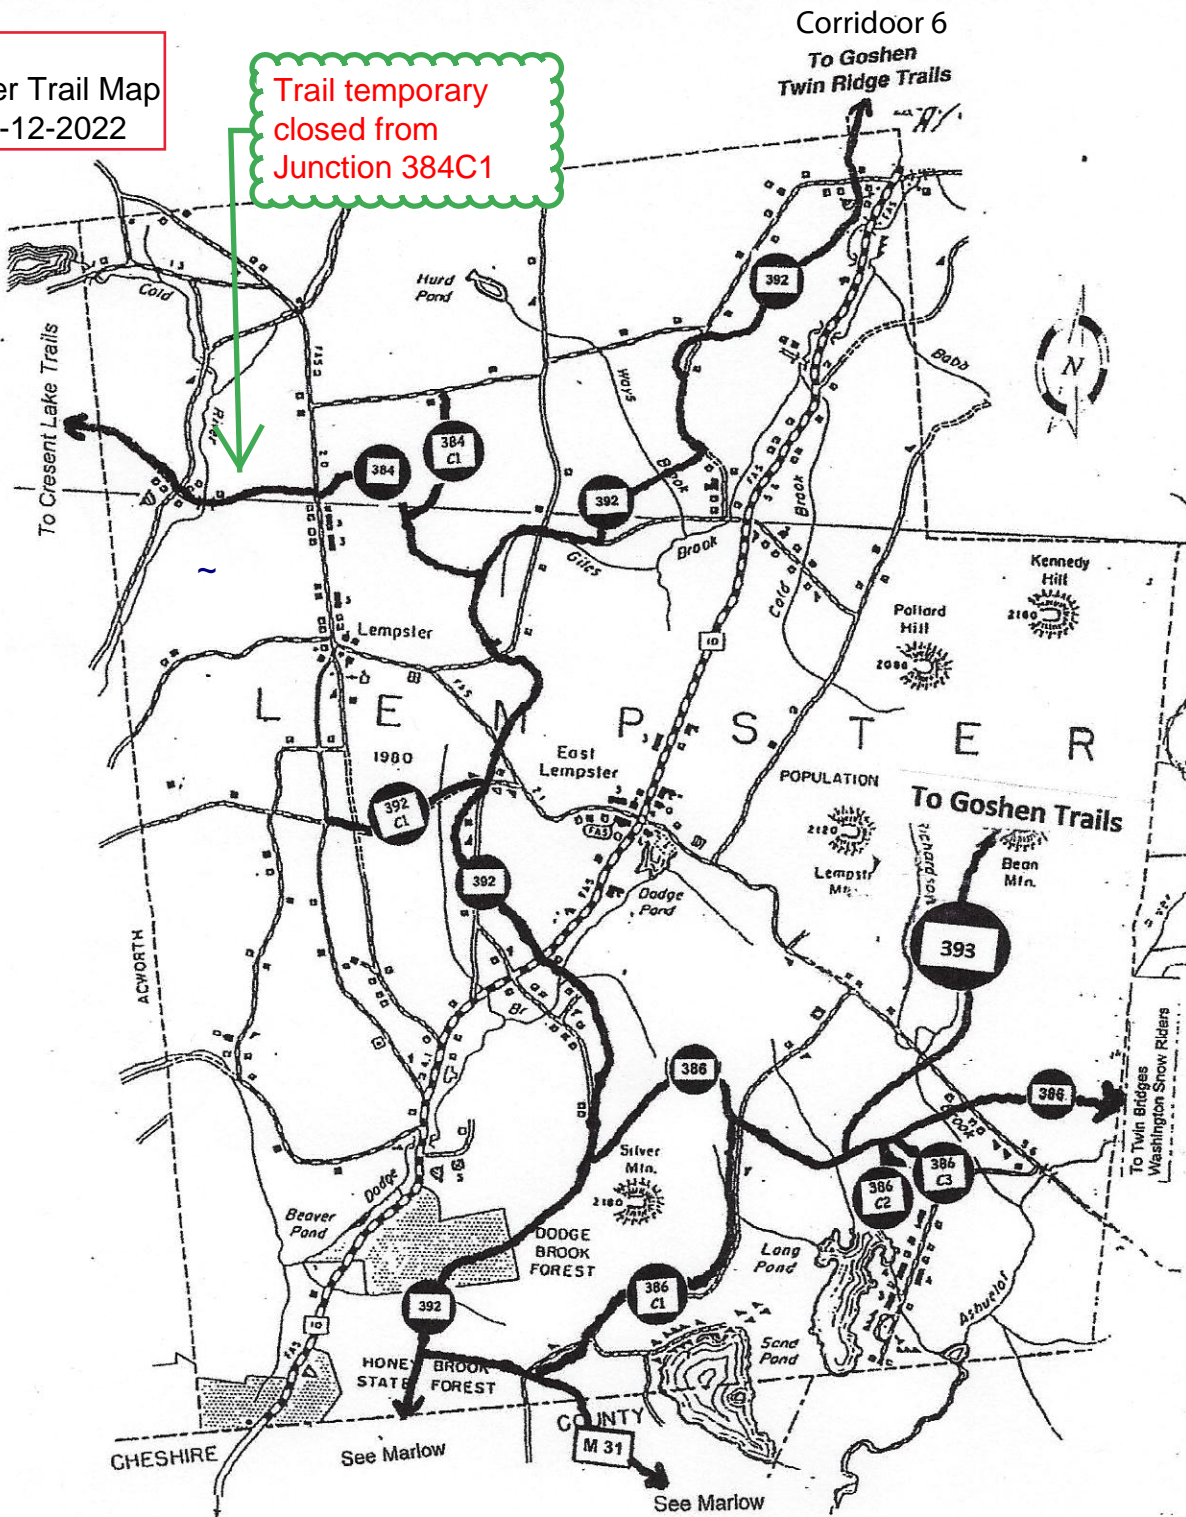

HVSR
Lempster Trail Map
as of 11-12-2022

Trail temporary
closed from
Junction 384C1

Hidden Valley Sno Riders
PO Box 417
Marlow, NH 03456

NHSA Affiliated Snowmobile Club