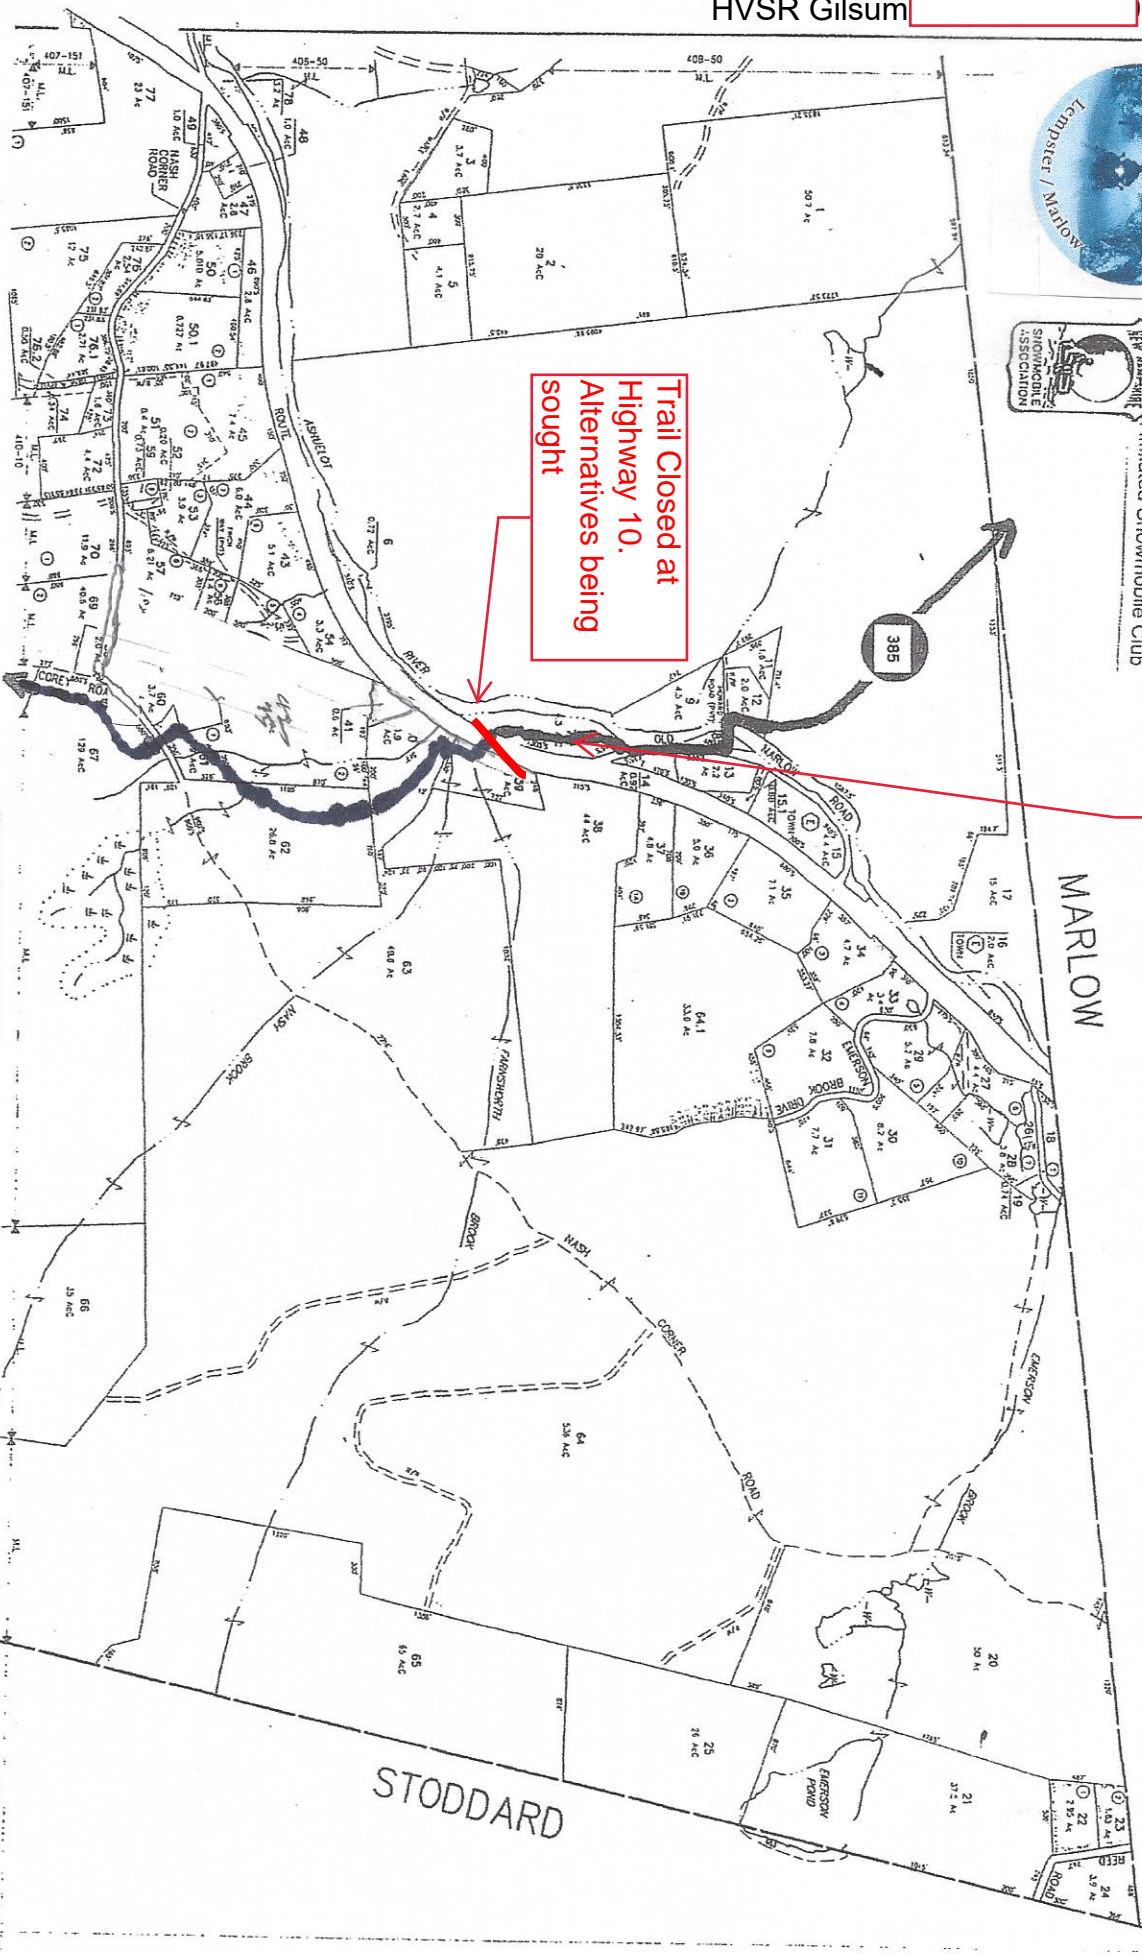

Hidden Valley Sno-Riders
PO Box 417
Marlow, NH 03456

Affiliated Snowmobile Club

HVSR as of
9-13-2022

Trail Closed at
Highway 10.
Alternatives being
sought

To Keene

MARLOW

STODDARD

PROPERTY MAPS
GILSUM
NEW HAMPSHIRE

INDEX DIAGRAM
409

MAP NO.
409