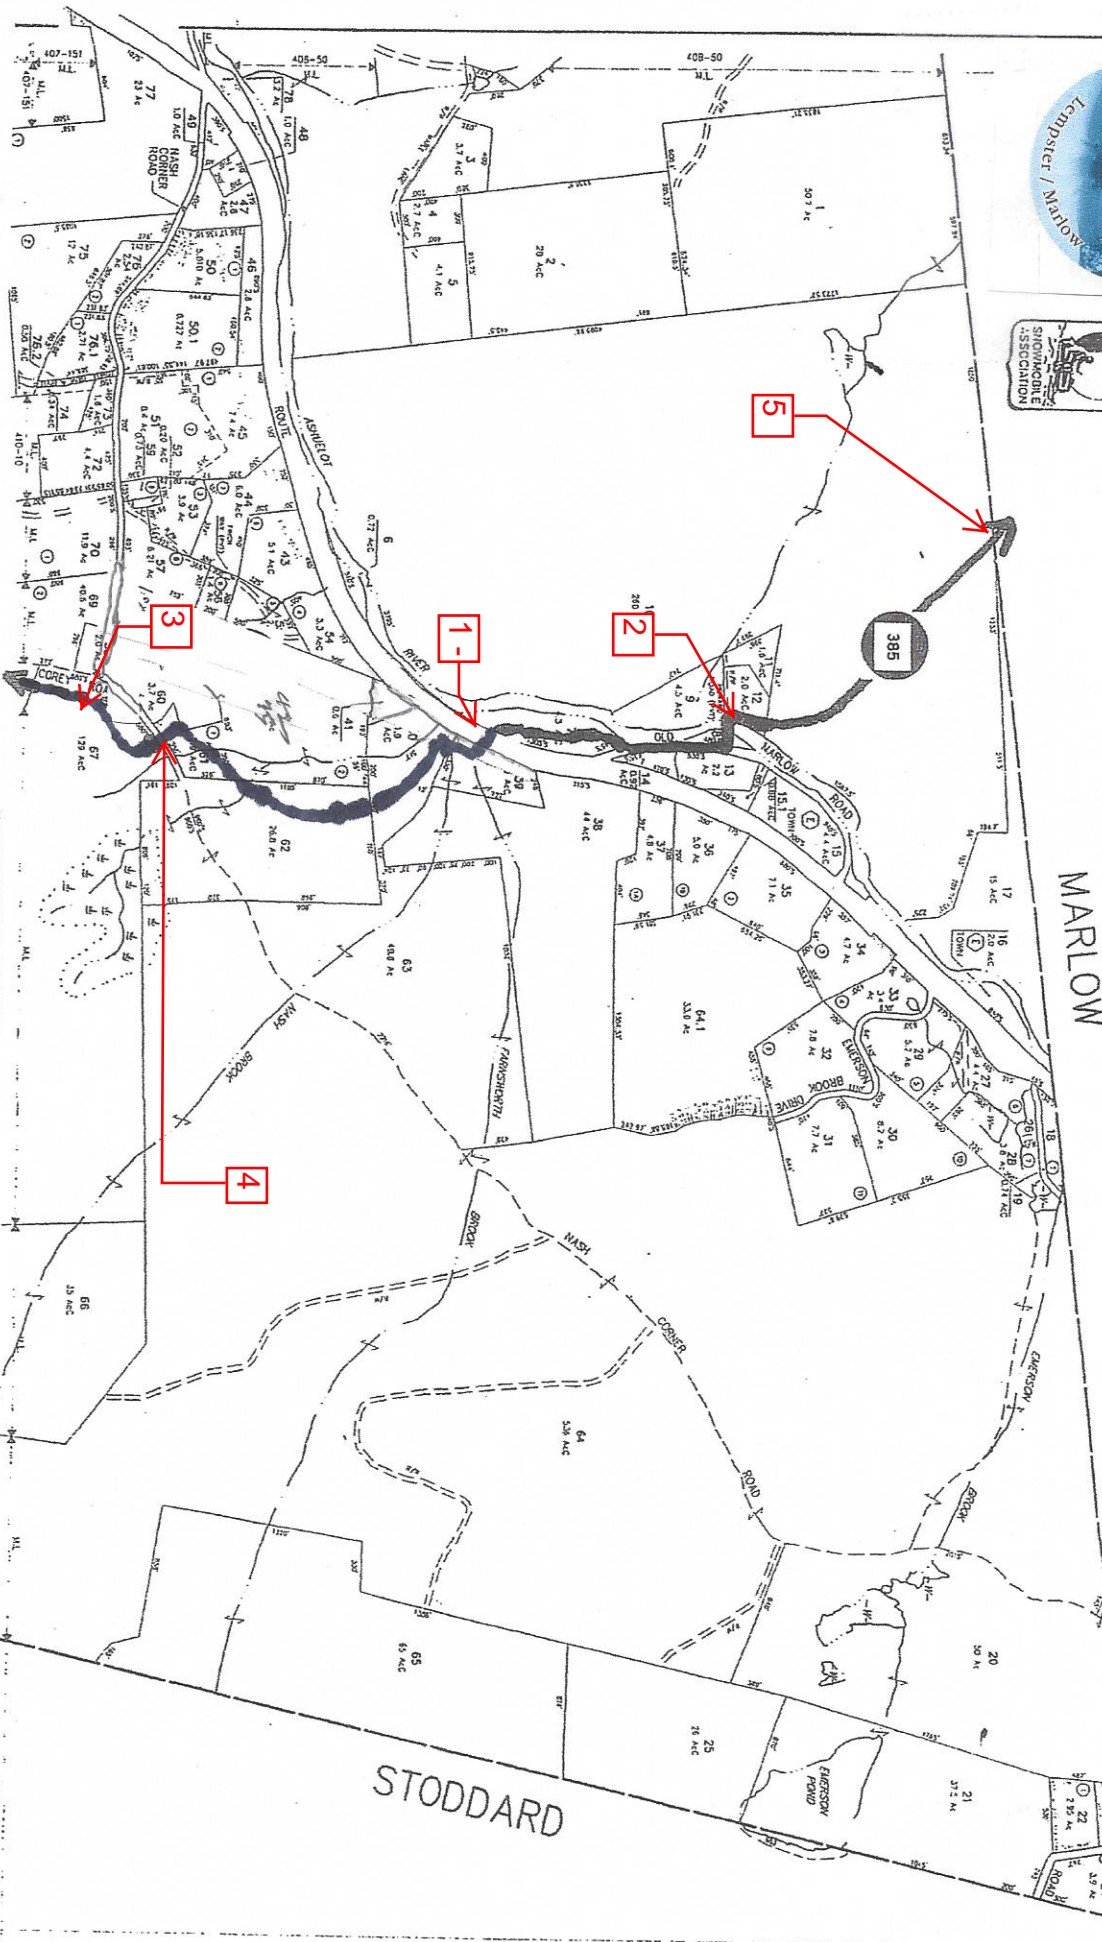

Hidden Valley Sno-Riders
PO Box 417
Marlow, NH 03456
Affiliated Snowmobile Club

2016-2017 Gilsun Trail Map
as of 4/14/2016

To Keene

PROPERTY MAPS NEW HAMPSHIRE	INDEX DIAGRAM	MAP NO.
GILSUM		409