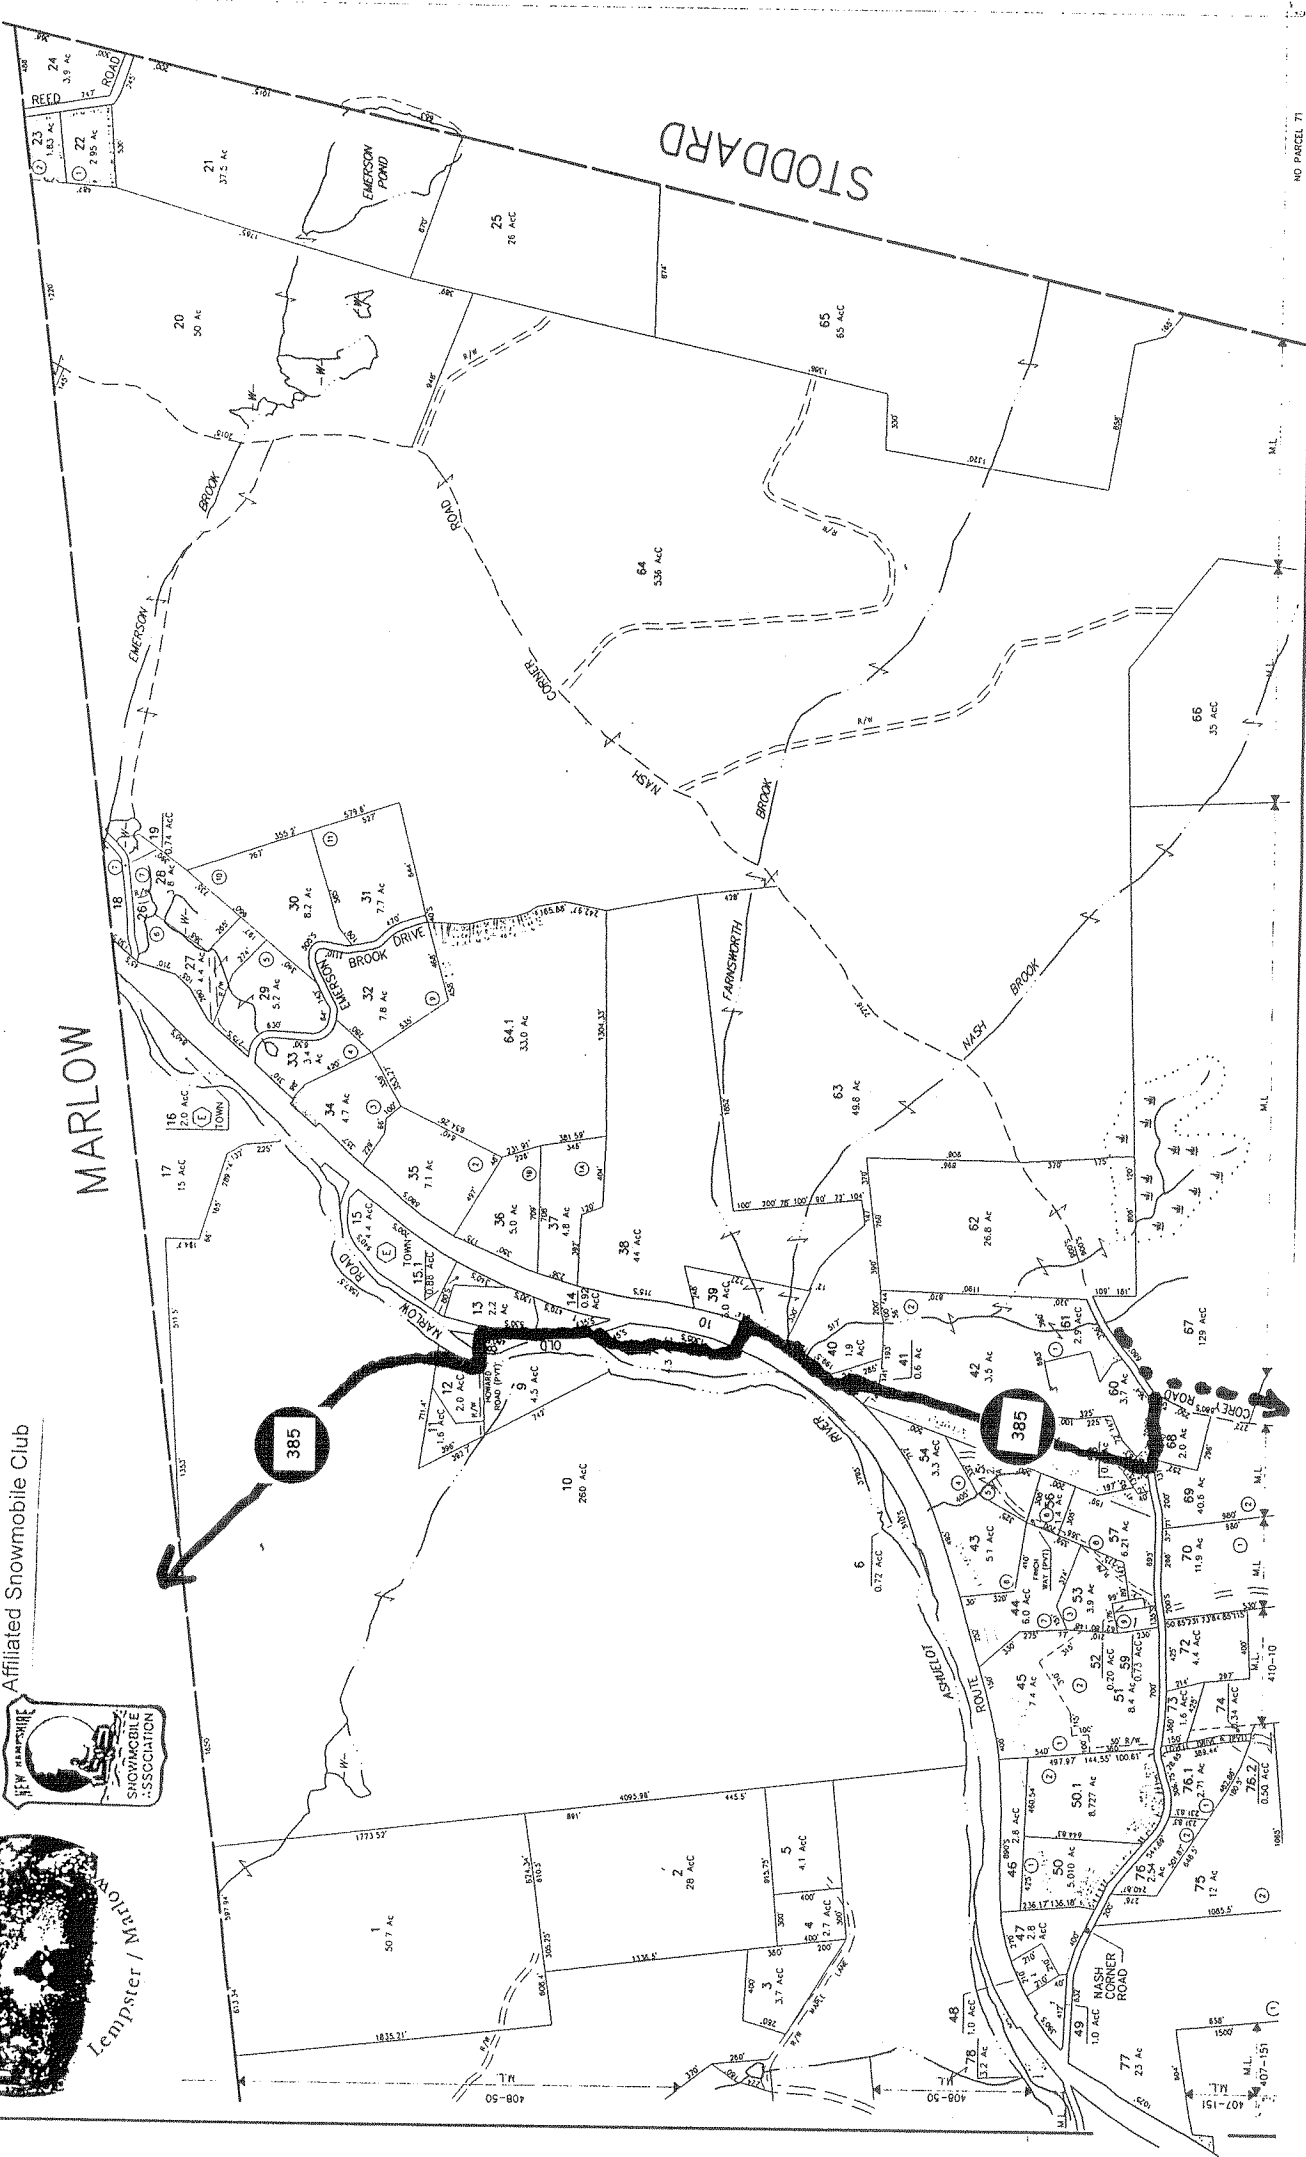

Hidden Valley Sno-Riders  
PO Box 417  
Marlow, NH 03456

New Hampshire  
Snowmobile Association  
Affiliated Snowmobile Club

Lempster / Marlow

MARLOW

STODDARD

PROPERTY MAPS  
**GILSUM**  
NEW HAMPSHIRE

INDEX DIAGRAM  
408  
407/410

MAP NO. **409**

To Keene  
Corridor 6